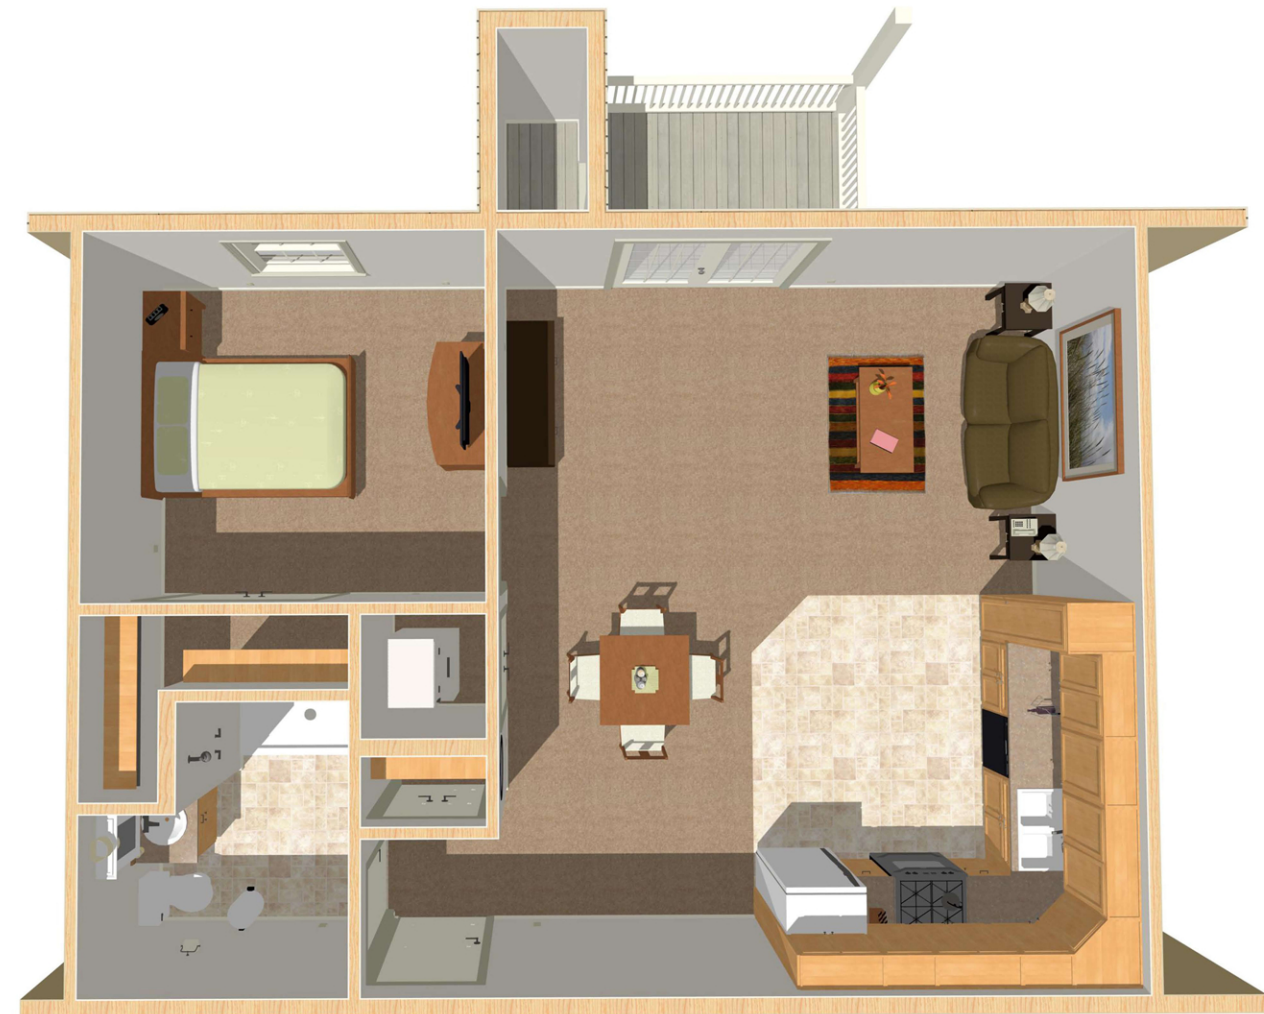

**Unit A1: 1 Bedroom, 1 Bath:**

|                  |                  |
|------------------|------------------|
| Kitchen / Dining | 10'-1" x 11'-3"  |
| Living Room      | 13'-2" x 11'-1"  |
| Bedroom          | 11'-10" x 11'-1" |
| Deck             | 9' x 6'          |

\* dimensions are approximate

**Unit A2: 1 Bedroom, 1 Bath:**

|                  |                  |
|------------------|------------------|
| Kitchen / Dining | 18'-10" x 11'-3" |
| Living Room      | 18'-10" x 11'-1" |
| Bedroom          | 11'-10" x 10'-9" |
| Deck             | 9' x 6'          |

\* dimensions are approximate

*Connect55+ Penn Township*

**Unit A4: 1 Bedroom, 1 Bath:**

|                  |                 |
|------------------|-----------------|
| Kitchen / Dining | 10'-3" x 11'-3" |
| Living Room      | 13'-5" x 19'-4" |
| Bedroom          | 11' x 16'-9"    |
| Deck             | 9' x 6'         |

\* dimensions are approximate

**Unit B1, B2 & B3: 2 Bedroom, 1 Bath:**

|                  |                 |
|------------------|-----------------|
| Kitchen / Dining | 14'-3" x 12'-4" |
| Living Room      | 11'-8" x 12'-4" |
| Bedroom 1        | 12' x 10'-10"   |
| Bedroom 2        | 9'-3" x 9'-7"   |
| Deck             | 9' x 6'         |